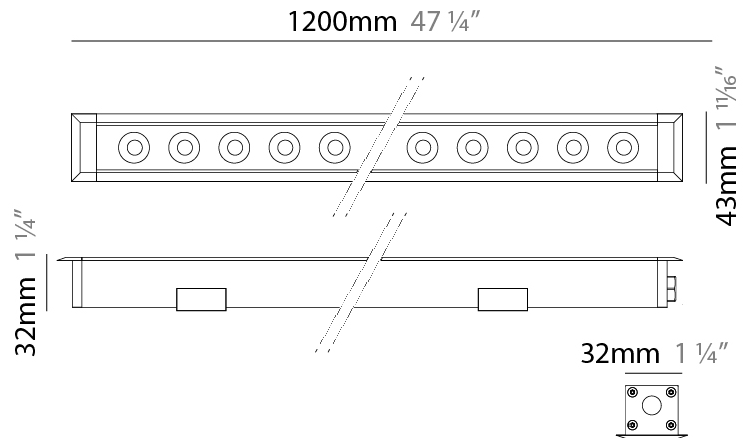

E91639-

base number   Finish Options   Lens Options

1. To build a product code in our configurator select the specify button on the base model # product page
2. To build a manual product code on this datasheet choose from the options listed below in blue font and add the suffix to the base model #

GENERAL

Series: Mini Corniche
Brand: Platek
Division: Exterior
Mounting Type: Recessed
Mounting Location: In-Ground
Subcategory: Walk Over

PHYSICAL

Shape: Rectangle
Length (mm): 1220
Length (in): 48 1/2
Width (mm): 43
Width (in): 1 5/8
Height (mm): 32
Height (in): 1 1/4
Light Distribution: Uplight
Screws: A4 stainless steel
Diffuser: Clear tempered glass
Gasket: Gore-Tex valve to prevent condensation
Fixture Finish: [BLK / WHI / GRY / COR / ANT / BRZ](#)
Fixture Material: Extruded Aluminum

ELECTRICAL

Lamp Type: LED
Total Output Wattage (W): 46
Dimming: Bluetooth technology or DMX
Control Gear: DMX
Driver Included: No
Driver Location: Remote
Driver Type: Constant Current - Universal
Driver Class: Class 2
Input Voltage (V): 120 - 277
Constant Current (MA): 500

LED

Number of LEDs: 32
Color Temperature (°K): RGBW
CRI: >80 CRI
Lamp Life (hrs): 60000
Special LEDs offerings: RGBW

OPTICAL

Optic°: [26 / 47 / ELL](#)

RATINGS AND CERTIFICATIONS

Certified By: Certified for North American Standards
IP rating: IP67
IK Rating: IK07
Bug Rating: B1 U0 G0
Upon Request: Higher Maximum Ambient Temperature

PROJECT
TYPE
SPECIFIER
QUANTITY
DATE